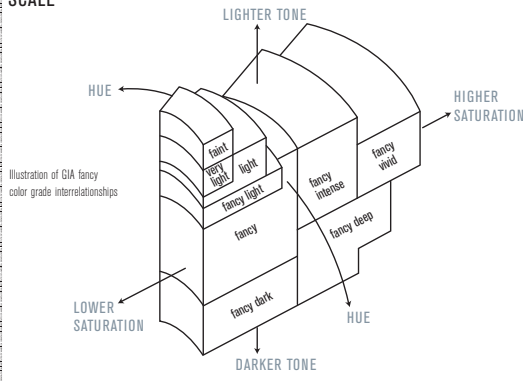

COLORED DIAMOND IDENTIFICATION AND ORIGIN REPORT

GIA REPORT 5151283603

March 27, 2013

Laser Inscription Registry ..... **GIA 5151283603**

Shape and Cutting Style ..... **Pear Brilliant**

Measurements ..... **5.02 x 3.83 x 2.29 mm**

Weight ..... **0.28 carat**

Color Grade

Origin ..... **NATURAL**

Grade ..... **FANCY DEEP**

..... **BROWNISH GREENISH YELLOW**

Distribution ..... **EVEN**

Comments:

None

GIA COLORED DIAMOND SCALE

210518756429

For terms, conditions, and limitations, see www.gia.edu/terms or call 800-421-7250 or 760-603-4500.